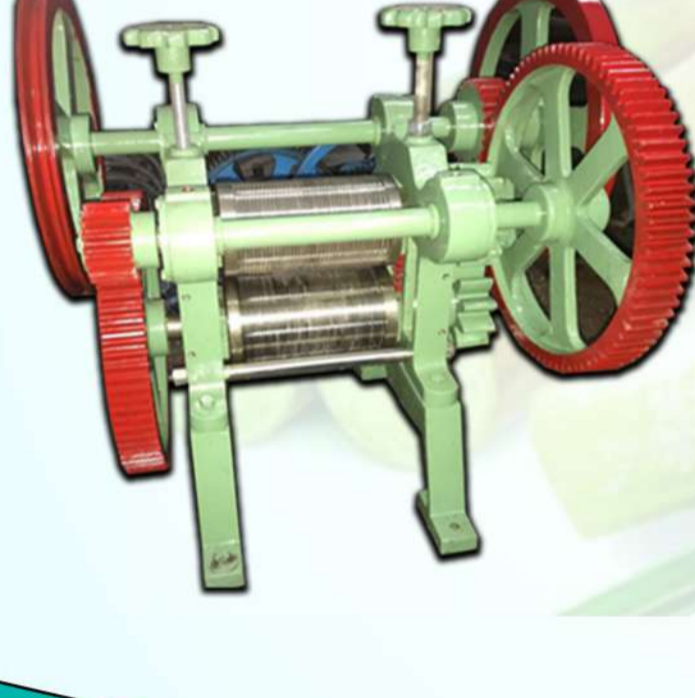

JP Engineering Works

We, "JP ENGINEERING WORKS" are a Sole Proprietorship firm that is well known for Manufacturing and Supplying of Sugar Cane crusher Machine. With an impeccable record of 60 years of long standing services to their esteemed customers.

JP Engineering Works

Sugarcane Crusher With Casting Roller

Strives to manufacture quality products with excellent customer service in the sugarcane machine industry.

JP Engineering Works

Sugarcane Crusher With 316 Stainless Steel Roller

Best quality 316 stainless steel roller sugarcane crusher with durability. The stainless steel in contact with the sugarcane is food grade steel.

JP Engineering Works

Full Set Petrol Engine Operated Sugarcane Machine

The full set crusher machine includes Petrol engine,stand,machine with 316 stainless steel/casting roller. All the parts used for the making of the machine is of high standard products. The products can also be customized.